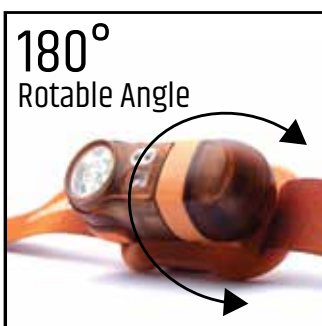

ROTATE  
ANGLE

USB-C  
RECHARGE

MODE  
MEMORY

IPX5  
WATER SPLASH

**20** hr  
ECO MODE

**600**

MAX LUMEN

QUICK BATTERY  
CHECK INDICATOR

CHARGING STATUS

**1500**

mAh

Boost Mode

180°  
Rotable Angle

USB-C Recharge

**TRUE LUMENS**

The specified lumen values are measured 30 seconds after switching the lamp on. We measure lumen according to the ANSI / NEMA FL1 Standard.