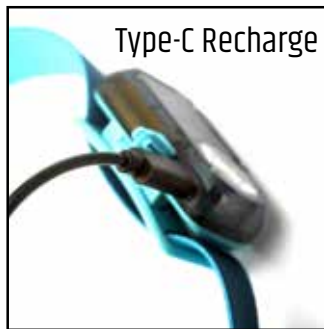

70°  
ROTATE ANGLE

Type-C RECHARGE

MODE MEMORY

IPX5 WATER SPLASH

350  
MAX LUMEN

570  
mAh

CHARGING STATUS

LOCK MODE