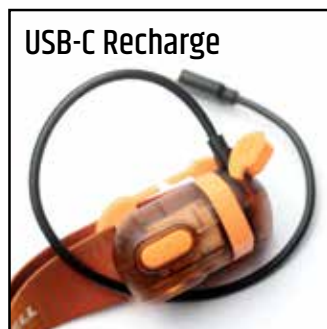

BA611 Kula 400

USB-C Rechargeable Headlamp

- + **Powerful 400 lumen in a compact size**
- + **180° Rotatable Angle** to adjust lighting angle
- + **Boost mode** to get instant max. brightness for 30 seconds
- + **7 Lighting Modes** Low > Warm White > Red > Eco > Mid > High > Boost
- + **3 Flashing Patterns** Steady > Flash > S.O.S. Flash
- + **3 Lighting Colors** White / Red / Warm White for proximity
- + **Battery: 18350 (900mAh)**
- + **USB-C Charging** (cable included)
- + **Quick Battery Check Indicator**
- + **Charging Status Indicator**
- + **Mode Memory**
- + **Burn Time** 30 hours ECO mode
- + **Water Resist IPX5** can be used in the rain & inclement weather

180°
ROTATE ANGLE

400
MAX LUMEN

USB-C RECHARGE

QUICK BATTERY CHECK INDICATOR

MODE MEMORY

CHARGING STATUS

IPX5 WATER SPLASH

900
mAh

30 hr
ECO MODE