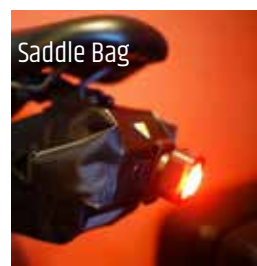

BA500 Atom

UNIQUE MAGNETIC SELF-LOCKING COUPLING

USB-C Rechargeable Tail Light

- + **Powerful 50 Lumen**
- + **Unique Magnetic Self-Locking Coupling**
  Bike light can be a fast couple and secured by a unique self-locking magnetic coupling design-free from being stolen and secure to ride along bumpy roads.
- + **Special Wide Vision + Spot Optical Design**
  Provide more than 180° of visibility + Spot beam to be seem far away
- + **Auto Brake Sensor**
- + **Daytime Running Visible Flash** to ensure you are visible by car from 2 km away
- + **USB-C Rechargeable** 400 mAh (USB-C cable included)
- + **Safety Zone Ground Beam Design**
  360° beam to the ground to define a good safety zone to be seen in all directions.
- + **5 Modes** (Steady 1 / Steady 2 / Flash 1 / Flash 2 / Flash 3)
- + **Charging Status:** Charging (Red) Fully Charged (Green)
- + **Low Battery Indicator**
- + **Materials:** ABS (Light Body) Silicon (Strap)
- + **Compact in size** (35 x 30 x 22)mm
- + **Water Resist IPX4** can be used in the rain & inclement weather
- + **Multiple Usage** Seatpost, Helmet, Jersey, Backpack
- + <https://youtu.be/opxIGN8tsNE>

50
MAX LUMEN

USB-C
RECHARGE

IPX4
WATER SPLASH

WIDE VISIBILITY

8

Flash Hour

400
mAh

DAYTIME RUNNING
VISIBLE FLASH

LOW BATTERY
INDICATOR

CHARGING STATUS