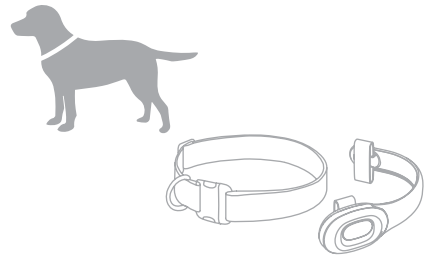

- + Battery Use CR2032 x 2
- + IPX4 Weather Resist

BA158 PetSaber Petit
BA159 PetSaber

Light weight and comfortable LED band for your beloved pet. Easily wrap around on their collar to enhance visibility and safety during the night.

- + Steady / Flash
- + Battery Use CR2032 x 2
- + IPX4 Weather Resistance

LED Armband Series

- + 100+ hours of illumination
- + Incredibly Lightweight so you don't feel a thing
- + Highly Visible
Steady / Flash mode
ensure to be seen from a safe distance
- + Easy Battery Replace
CR2032 x 2
- + Adjustable Band
fits snugly on arms or pant legs.