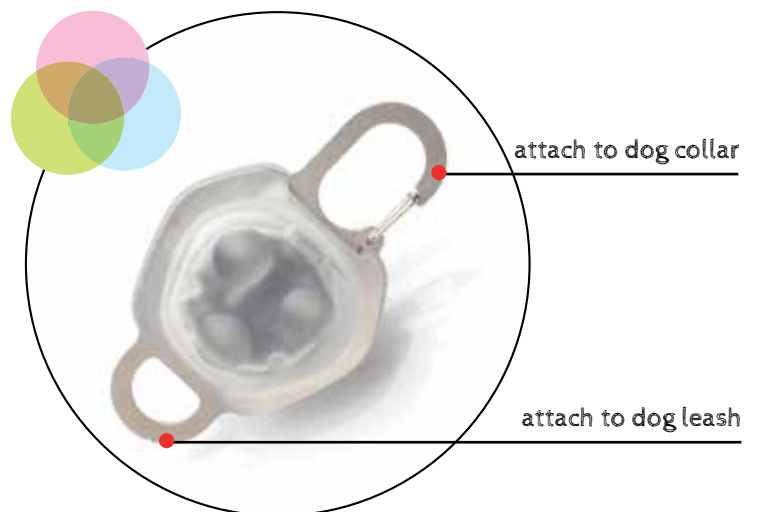

BA188 Beacon

ClipLight

- + Compact and Lightweight
(55x28x18) mm with great brightness
- + Steady / Flash for highest visibility
- + Ultra Strong Back Clip
on shirt, belts, backpack, dog collar and more
- + Great for Runners, Cyclists
and anyone who needs to be visible in dark
- + Battery Use CR2032 x 2
- + Weather Resist Construction

BA008 Rainbow (Gloss)

BA064 Rainbow (Matt)

ClipLight

- + **Compact and Lightweight**
55x28x18 mm with great brightness
- + **Steady / Flash**
for highest visibility
- + **Ultra strong back clip**
on shirt, belts, backpack, dog collar and more
- + **Great for runners, cyclists and anyone**
who needs to be visible in dark
- + **Battery Use**
CR2032 x 2
- + **Weather Resist Construction**

BA372 Trio

Multi-colors LED Pet Light

Installation is Simple

Clip on

Operation is Simple

PRESS to switch modes from
Off › Steady › Strobe › Blinking 1 › Blinking 2

3 Colors In One Light

Long press to select your favourite colors

- + Battery Use CR2032 x 2
- + IPX4 Weather Resist

BA158 PetSaber Petit
BA159 PetSaber

Light weight and comfortable LED band for your beloved pet. Easily wrap around on their collar to enhance visibility and safety during the night.