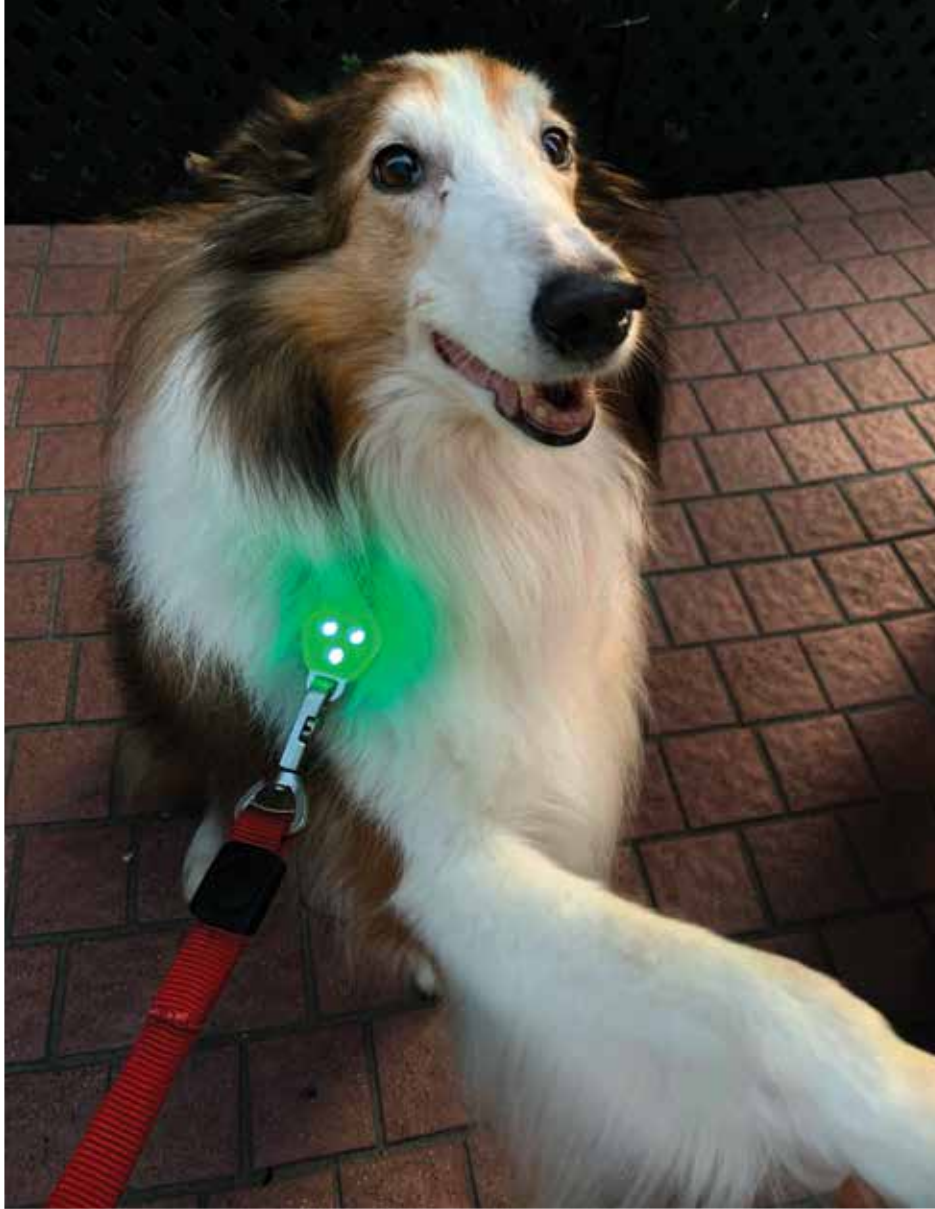

BA428 Snaplit RX

Reflective Magnetic Tag Light

- + SNAP-N-GO Light Great easy to use instant visibility
- + Reflective Marker with fiber optic light provide great visibility to protect you for your night time activities
- + Clip to Hats, Clothings, Backpack, Rack
Hold firmly with the powerful magnet inside
- + USB Rechargeable
Steady / Flash
- + Great TO BE SEEN
Perfect for runners, cyclists, and other night time activities

07 Light with clip-on / handlebar mount

BA101 Spark

ClipLight

- + Steel Wire Spring Clip Mount to any shoe leash, garment and backpack
- + Ideal for Commuters, Runners and anyone who needs a safety light
- + LED Color Options Red/ Green / Blue / White
- + Steady / Flash for highest visibility
- + Tool Free Battery Replacement
- + Battery Use CR2032 x 2
- + Weather Resist Construction

BA188 Beacon

ClipLight

- + Compact and Lightweight
(55x28x18) mm with great brightness
- + Steady / Flash for highest visibility
- + Ultra Strong Back Clip
on shirt, belts, backpack, dog collar and more
- + Great for Runners, Cyclists
and anyone who needs to be visible in dark
- + Battery Use CR2032 x 2
- + Weather Resist Construction

BA008 Rainbow (Gloss)

BA064 Rainbow (Matt)

ClipLight

- + **Compact and Lightweight**
55x28x18 mm with great brightness
- + **Steady / Flash**
for highest visibility
- + **Ultra strong back clip**
on shirt, belts, backpack, dog collar and more
- + **Great for runners, cyclists and anyone**
who needs to be visible in dark
- + **Battery Use**
CR2032 x 2
- + **Weather Resist Construction**