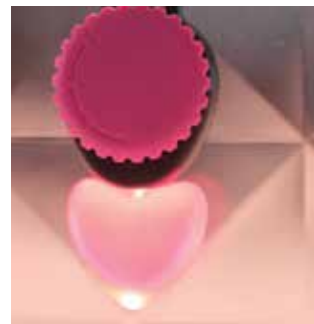

BA009 Radiance

LED Spur on shoes

- + Clip onto the heel of your shoe
- + Steady / Flash for highest visibility
- + Perfectly Tensioned to stay on your shoe while you pound out the miles
- + Fit most shoe sizes up to 15
- + Battery Use CR2032 x 2

product
design award

2012

BA182 Twist

Mini ZipLight

- + Twist to Different Modes
- + Flash / Steady
- + Easy attach to any zip pull
- + Battery Use CR1220 x 2
- * Custom 3D Tooling is welcome

BA022 Zipper

Petit ZipLight

- + Easy attach to any zip pull
- + Battery Use CR1220 x 2
- + Custom 2D Tooling is welcome

BA264 Light Tag

Simple ZipLight

- + Attach Easily to any zipper
- + 3 Modes: Steady / Pulse / Motion Sensor
- + Battery Use CR2016 x 2
- + Custom Logo is welcome