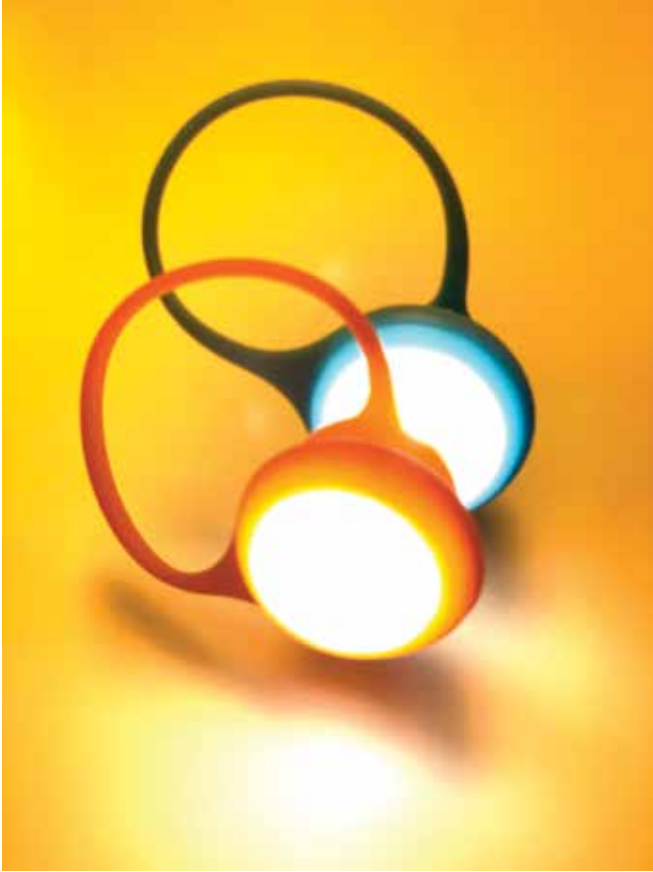

VISTO 2023

 USB
Recharge

Strong
Magnetic
closure

USB Rechargeable

BA311 MagnetStrobe

Magnetic Strobe Light

- + **Never lose a light again**
Ultra strong magnetic closure provide a robust and reliable attachment, which allows this product to clip on to your running shirt, smart phone armband, rucksack, wind stopper, life jacket and more. This can stay on however vigorous your workout and brutal the weather conditions.
- + **Lite to weight 34 grams only**
- + **Bright to see** Ensure people seeing you hundred of meters away.
- + **IPX4 weather resistance**

BA428 Snaplit RX

Reflective Magnetic Tag Light

- + SNAP-N-GO Light Great easy to use instant visibility
- + Reflective Marker with fiber optic light provide great visibility to protect you for your night time activities
- + Clip to Hats, Clothings, Backpack, Rack
Hold firmly with the powerful magnet inside
- + USB Rechargeable
Steady / Flash
- + Great TO BE SEEN
Perfect for runners, cyclists, and other night time activities

USB Rechargeable

BA103 Magnet

Magnet Light

- + Ultra Strong Magnet on both sides enabling to hold the light on any garments or backpacks
- + Ideal for Commuters, Bikers, Campers, Runners and anyone who needs a safety light
- + Ultra Light Weight
- + Compact Size
- + 18 Lumens (white) / 5.5 Lumens (red)
- + High / Normal / Flash mode
- + Battery Use CR2032 x 2
- + Weather Resist Construction

Strong Magnetic Closure

BA130 Bubble

Magnetic Clip Light

- + Ultra Strong Magnet
Hold firmly on any garment or backpack
- + Ideal for Runners, Commuter Bikers,
Campers or anyone who need a
light on the body gear
- + Tool Free Battery Replacement
- + Battery Use CR2025 x 2
- + Weather Resist Construction