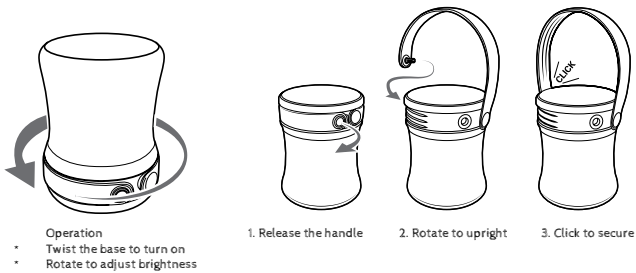

BA129 Bulb

Dimmable LED Light

Bulb is a dimmable LED light all good for reading, craving a soft, soothing light or hanging out. Adjustable TPU loop makes it easy to tote around like a lantern, hang in your tent or dot around campsite.

- + 30 lumens Bright enough to read. Dim enough to create soft and moody lighting.
- + Run Time: 8 hrs high / 60 hrs low Durable and long lasting
- + Twist to Dim Soft ambient glow
- + Batteries Use. 1.5V alkaline AAA x 4
- + Adjustable TPU Strap.
  Use as a hanging lamp, table lamp or carry handle.
- + Light in weight 205g including batteries
- + IPX4 Weather resistance