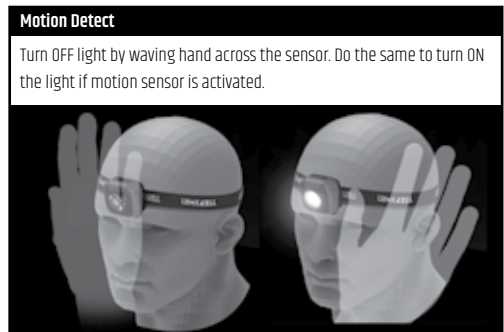

## BA377 Cube USB Rechargeable Headlamp Smart Sensor

- + Powerful 200 Lumen
- + Runtime 30 hours (Low)
- + 52g only compact design
- + Zero Dazzle

With Lumixell Zero-Dazzle feature, the sensor will dim your head torch when facing each other and deactivate back to full power when you turn away. Never blind or dazzle again.

- + Hand Free Sensor Switch  
ON/OFF headlamp without removing your glove
- + USB Rechargeable Battery  
Built-in 700 mAh USB Cable included
- + High / Med / Low modes
- + Click for video: <https://youtu.be/94trCPVZDgM>

Adjust into different  
viewing angles

Slant Slit  
for easy insert of  
the headband

Smart  
plug and detach  
system

USB Rechargeable

90° Tilt Angle