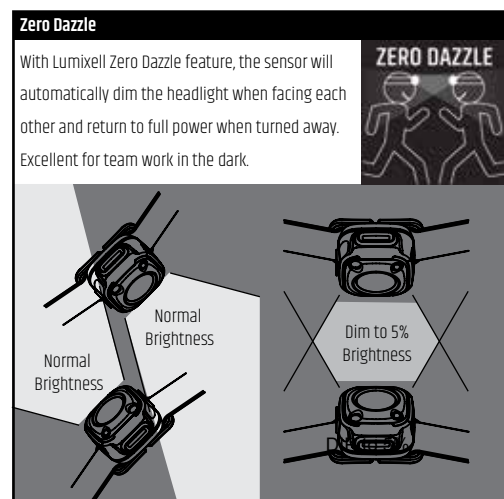

## BA377 Cube USB Rechargeable Headlamp Smart Sensor

- + Powerful 200 Lumen
- + Runtime 30 hours (Low)
- + 52g only compact design
- + Zero Dazzle

With Lumixell Zero-Dazzle feature, the sensor will dim your head torch when facing each other and deactivate back to full power when you turn away. Never blind or dazzle again.

- + Hand Free Sensor Switch  
ON/OFF headlamp without removing your glove
- + USB Rechargeable Battery  
Built-in 700 mAh USB Cable included
- + High / Med / Low modes
- + Click for video: <https://youtu.be/94trCPVZDgM>

Adjust into different  
viewing angles

Slant Slit  
for easy insert of  
the headband

Smart  
plug and detach  
system

USB Rechargeable

90° Tilt Angle