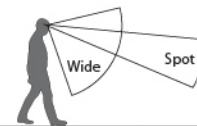

Hybrid
Power
Drycell / Type-C
Rechargeable

BA803 Eclipse600
BA802 Eclipse450
BA781 Eclipse300

Headlamp w/ Quick Zoom
Hybrid Power

Quick Zoom

This specially designed optical lens can achieve to zoom from wide to spot beam within a 45° turn which totally exceeded our expectations, demonstrating the high capabilities beautifully.