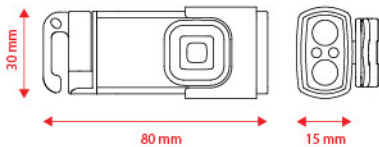

BA604 Capvision 600

Type-C Rechargeable
Clip On Keychain FlashlightLight

Features

- + Powerful 600 lumen
- + Dimmable Light
- + Magnetic Base to stick on metal platform
- + 4 Lighting Sources Spot White > UV > Red > Warm White
- + Quick Battery Check
- + Battery Built-in 570mAh
- + Mode Memory
- + Lock Mode
- + Water Resist IPX4
- + Weight: 47g