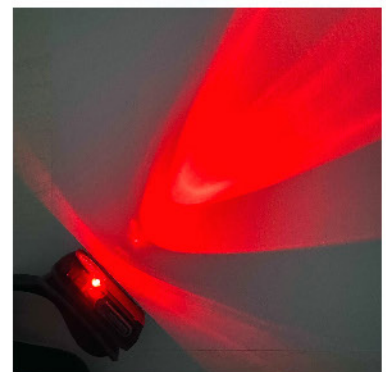

ANSI FL-1 STANDARD			
OUTPUT	DISTANCE	BURNTIME	
5 lm	6 m	40:00	LOW
175 lm	17 m	3:00	MID
350 lm	35 m	2:15	MAX

70°
Rotation Angle

6 Modes
Eco > Low > Mid > High > Flash > Red