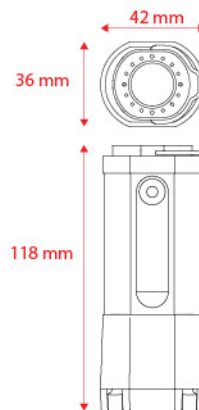

BA532

- + Battery Built-in 18650 (Built-in 3200 mAh)

BA533

- + Battery Built-in 21700 (4000 mAh)
- + Replaceable Battery Tool-Free Coin Opening Battery
- + Power Bank Feature

Organix Concept

Unit B 10/F Hyde Centre
223 Gloucester Road
Wanchai Hong Kong