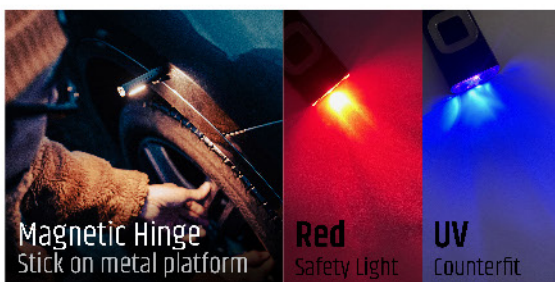

BA604 Capvision 600

Type-C Rechargeable
Clip On Keychain FlashlightLight

Features

- + Powerful 600 lumen
- + Dimmable Light
- + Magnetic Base to stick on metal platform
- + 4 Lighting Sources Spot White > UV > Red > Warm White
- + Quick Battery Check
- + Battery Built-in 570mAh
- + Mode Memory
- + Lock Mode
- + Water Resist IPX4
- + Weight: 47g