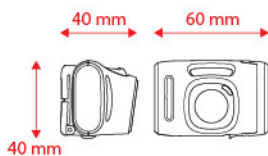

Features

- + Battery Operated Headlamp
- + Wide, Uniform Beam for comfortable close-range vision
- + Simple To Use Single Button quick and easy to select mode
- + Battery AAA X 3