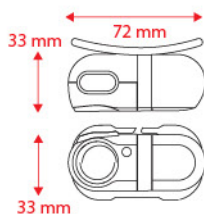

ANSI FL-1 STANDARD			
OUTPUT	DISTANCE	BURNTIME	
3 lm	6 m	60:00	ECO
60 lm	32 m	6:00	MID
120 lm	45 m	4:00	MAX