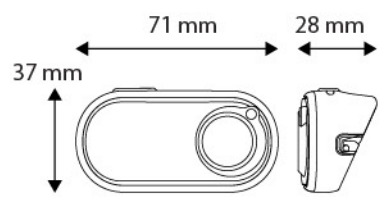

Retractable Headlamp

ANSI FL-1 STANDARD			
OUTPUT	DISTANCE	BURNTIME	
6 lm	8 m	40:00	LOW
200 lm	20 m	2:40	MID
400 lm	50 m	1:50	MAX