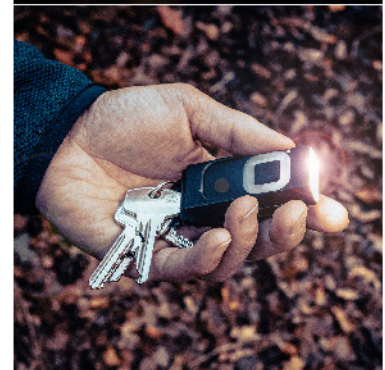

BA604 Capvision 600

Type-C Rechargeable
Clip On Keychain FlashlightLight

Features

- + Powerful 600 lumen
- + Dimmable Light
- + Magnetic Base to stick on metal platform
- + 4 Lighting Sources Spot White > UV > Red > Warm White
- + Quick Battery Check
- + Battery Built-in 570mAh
- + Mode Memory
- + Lock Mode
- + Water Resist IPX4
- + Weight: 47g