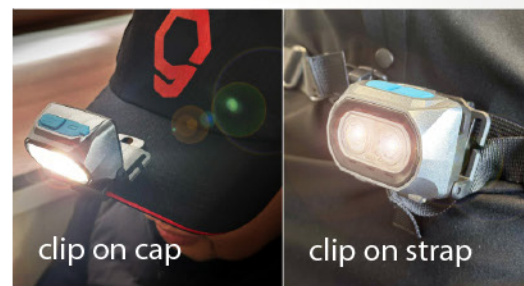

1100 mAh Li-ion Type-C Rechargeable Battery Pack			
Mode		Lumen	Runtime
White	Low	125	4:45 hr
	Mid	250	2:00 hr
	High	500	1:10 hr
Warm White	Low	60	7:00 hr
	Mid	125	3:15 hr
	High	250	1:45 hr
Red	Steady	3	43:00 hr
	Flash	3 (peak)	90:00 hr
Boost	Steady	600	1:15 hr

3 x AAA (China Battery)			
Mode		Lumen	Runtime
White	Low	100	7:00 hr
	Mid	200	3:15 hr
	High	350	1:30 hr
Warm White	Low	50	7:30 hr
	Mid	100	4:00 hr
	High	200	2:00 hr
Red	Steady	3	36:00 hr
	Flash	3 (peak)	72:00 hr
Boost	Steady	400	1:20 hr