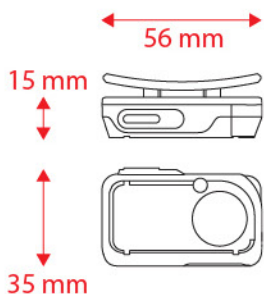

BA623 Komet 350 Slim Headlamp Type-C Rechargeable

Features

- + Powerful 350 lumen in a compact size
- + 6 Lighting Modes ECO > Low > Mid > High > Flash > Red
- + 2 Lighting Colors White / Red
- + Battery Built-in 570 mAh
- + Lock Mode
- + Mode Memory
- + Charging Status Indicator
- + Quick Battery Check Indicator
- + Water Resist IPX5