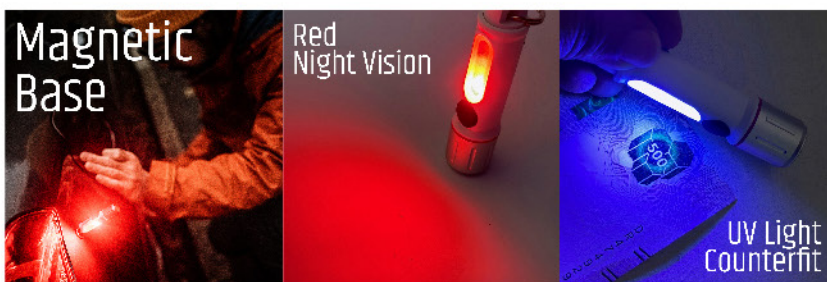

BA603G Stinger 400

Type-C Rechargeable
Keychain Flashlight

Features

- + Multi-functional compact keychain + flashlight
- + Powerful 400 lumen
- + Magnetic Base
- + 4 different Lighting Sources:
  Warm White Ambient (Steady low) > Warm White Ambient (Steady mid) > Warm White Ambient (Steady high) > Red (Steady) > Red (Flash) > Red SOS(Flash) > UV (Steady)
- + 4 Different Lighting Modes ECO > Low > Mid > High
- + Boost Mode
- + Battery Built-in 190mAh
- + Charging Status Indicator
- + Ultra Long Burn Time 71 hours Flash mode
- + Water Resist IPX4