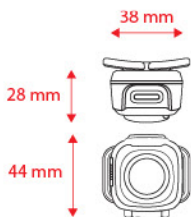

BA688 Cube
Headlamp
Type-C Rechargeable

Features

- + Powerful 200 Lumen
- + 52g only compact design
- + Battery Built-in 700 mAh
- + 4 Modes Low > Mid > High > Red
- + Water Resist IPX4