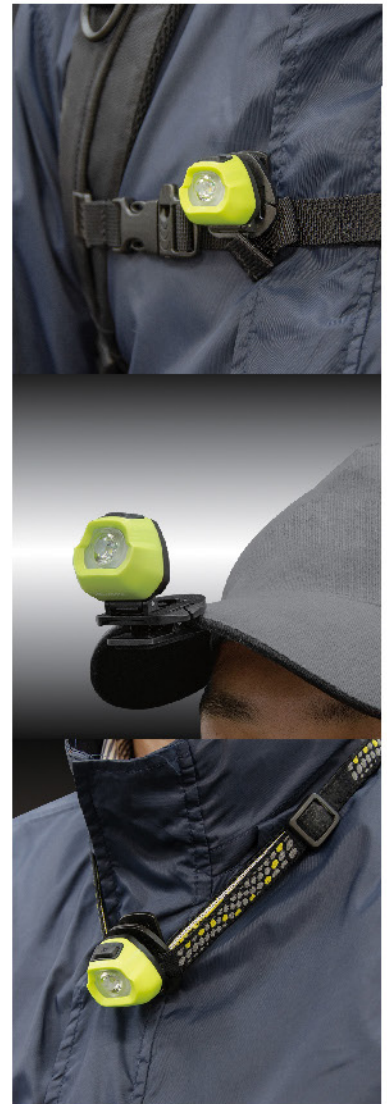

BA145 Foci

Battery Operated Headlamp

Petit

Features

- + Smart plug and detach system
- + Secure, light-weighted LED Headlamp
- + Easily clip on objects or fit on head
- + 2 modes blinking / steady
- + Battery CR2032 x 2
- + IPX4 Water Resistance

ANSI FL-1 STANDARD			
OUTPUT	DISTANCE	BURNTIME	
20 lm	20 m	15:00	Steady
20 lm	-	140:00	Flash