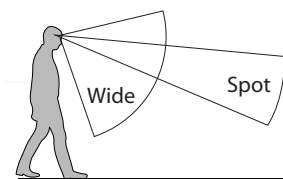

Hybrid
Power
Drycell / Type-C
Rechargeable

BA780 Fastro 800
BA779 Fastro 550
BA778 Fastro 450

Headlamp w/ **Quick Zoom**
Hybrid Power

Quick Zoom

This specially designed optical lens can achieve to zoom from wide to spot beam within a 45° turn which totally exceeded our expectations, demonstrating the high capabilities beautifully.

Hybrid Power

Hybrid power refers to a versatile energy system that allows you to choose between using dry cell batteries or rechargeable batteries, depending on your needs. This flexibility offers greater convenience, ensuring that you have the power you need when you need it.

Eco-friendly Red Beam

When you're out hiking or camping, it's all about keeping it green and minimizing your environmental footprint. A sleek, calibrated red beam light from the Eclipse series is the perfect buddy for those nighttime adventures.

- **Battery**
  1800 mAh Li-ion Type-C Rechargeable Battery Pack / 3 x AA
- **Mode**
  5 light modes: High > Mid > Low > Red steady > Red flash
- Red Steady > Red Flash (Rear)
- **Pivot Angle** 180°
- **Mode Memory**
- **Water Resist** IPX5

White LED	Lumen	Runtime (High)	Runtime (Low)
BA780	800 (AY724)	3:00 hr	20:00 hr
BA779	520 (AA x 3)	8:00 hr	48:00 hr
BA778	450 (AA x 3)	8:00 hr	59:00 hr