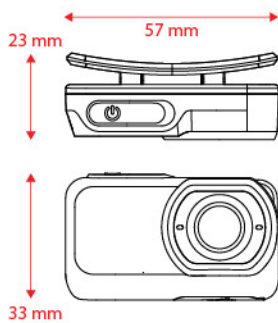

BA193R Blade
Headlamp
Type-C Rechargeable
Red Light Only

Features

- + Powerful 50 Lumen
- + 44g only compact design
- + Battery Built-in 600 mAh
- + 4 Modes High > Mid > Low > Eco
- + Water Resist IPX4