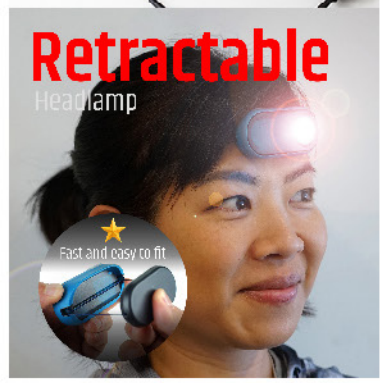

Retractable Headlamp

ANSI FL-1 STANDARD			
OUTPUT	DISTANCE	BURNTIME	
6 lm	8 m	40:00	LOW
200 lm	20 m	2:40	MID
400 lm	50 m	1:50	MAX