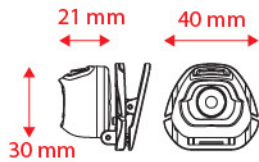

Single Button
Simple Operation

80°
Pivot Angle

BA145 Foci

Battery Operated Headlamp

Petit

Features

- + Smart plug and detach system
- + Secure, light-weighted LED Headlamp
- + Easily clip on objects or fit on head
- + 2 modes blinking / steady
- + Battery CR2032 x 2
- + IPX4 Water Resistance