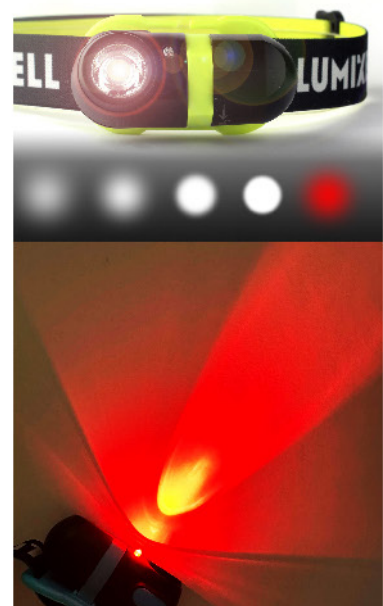

AA (LR6) / AAA (LR03) Compatible

Features

(Patent Pending)

- + AA (LR6) / AAA (LR03) Battery is compatible
- + 120 lumen in a compact size
- + 180° Pivot Angle to adjust lighting angle
- + 5 Lighting Modes ECO > Low > Mid > High > Red
- + 2 Lighting Colors White / Red
- + Battery: AA /AAA
- + Water Resist IPX4

5 lighting modes:

Eco > Low > Mid > High > Red

ANSI FL-1 STANDARD			
OUTPUT	DISTANCE	BURNTIME	
3 lm	6 m	60:00	ECO
60 lm	32 m	6:00	MID
120 lm	45 m	4:00	MAX

350
LUMEN
Battery
Operated

BA637 Zaku

Battery Operated Headlamp

AAA Battery

Features

- + Battery Operated Headlamp
- + Wide, Uniform Beam for comfortable close-range vision
- + Simple To Use Single Button quick and easy to select mode
- + Battery AAA X 3

ANSI FL-1 STANDARD			
OUTPUT	DISTANCE	BURNTIME	
6 lm	8 m	40:00	ECO
175 lm	17 m	4:00	MID
350 lm	35 m	2:15	MAX