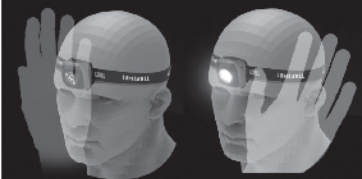

ANSI FL-1 STANDARD			
OUTPUT	DISTANCE	BURNTIME	
6 lm	8 m	80:00	LOW
105 lm	12 m	2:45	MID
200 lm	20 m	1:30	MAX

Motion Detect