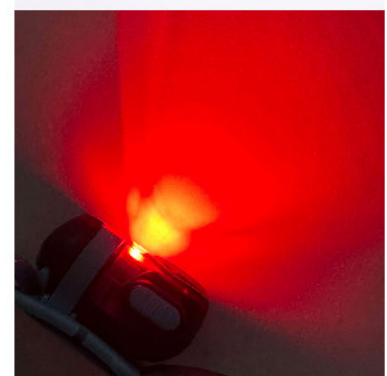

400
LUMEN
Type-C
Recharge

BA611 Kula 400

Headlamp

Type-C Rechargeable

Features

- + Powerful 400 lumen in a compact size
- + 180° Rotatable Angle to adjust lighting angle
- + Boost mode to get instant max. brightness for 30 seconds
- + 7 Lighting Modes Low > Warm White > Red > Eco > Mid > High > Boost
- + 3 Flashing Patterns Steady > Flash > S.O.S. Flash
- + 3 Lighting Colors White / Red / Warm White for proximity
- + Battery Built-in 18350 (900mAh)
- + Quick Battery Check Indicator
- + Charging Status Indicator
- + Mode Memory
- + Water Resist IPX5

ANSI FL-1 STANDARD			
OUTPUT	DISTANCE	BURNTIME	
6 lm	6 m	55:00	LOW
175 lm	17 m	7:00	MID
400 lm	40 m	4:00	MAX