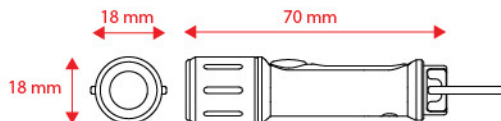

BA603G Stinger 400

Type-C Rechargeable
Keychain Flashlight

Features

- + Multi-functional compact keychain + flashlight
- + Powerful 400 lumen
- + Magnetic Base
- + 4 different Lighting Sources:
  Warm White Ambient (Steady low) > Warm White Ambient (Steady mid) > Warm White Ambient (Steady high) > Red (Steady) > Red (Flash) > Red SOS(Flash) > UV (Steady)
- + 4 Different Lighting Modes ECO > Low > Mid > High
- + Boost Mode
- + Battery Built-in 190mAh
- + Charging Status Indicator
- + Ultra Long Burn Time 71 hours Flash mode
- + Water Resist IPX4