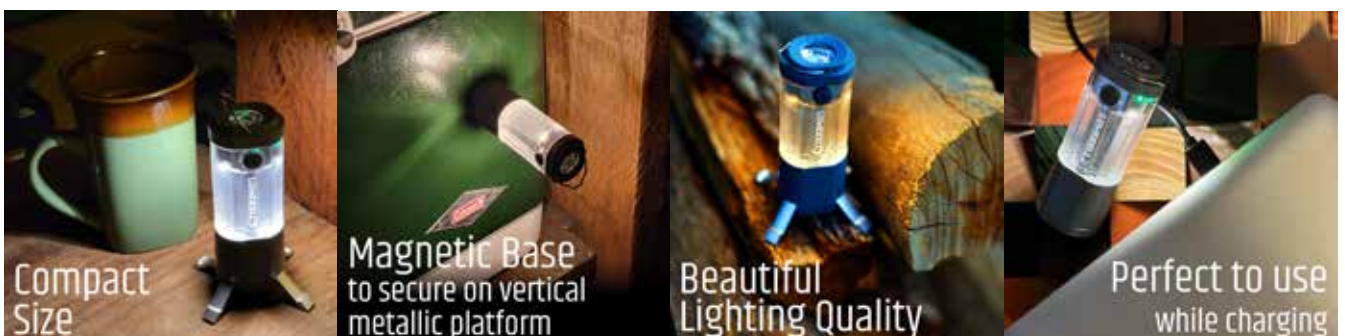

- + Multi-functional lantern + Flashlight
- + Powerful 450 lumen in a compact size
- + Built-in metal ring + magnetic base + tripod compatible screw nut inserts
User can use the lantern to provide light in different occasions
- + Provide 4 different lighting effects for various usages:
Ambient lighting, Task Lighting, Accent Lighting, Decorative Lighting
- + Built-in collapsible legs to increase stability in uneven surface / landscape
- + Battery: 18650 (3200 mAh) x 1
- + USB-C Charging (USB-C cable included)
- + One Touch Quick Remaining Battery Capacity Check
- + Charging Status Indicator
- + Ultra Long Burn Time 150 hours ECO mode
- + Water Resist IPX5 can be used in the rain & inclement weather
- + Camping, hiking, fishing, and any outdoor activities

QUICK BATTERY CHECK INDICATOR

450
MAX LUMEN

USB-C RECHARGE

150 hr
ECO MODE

MODE MEMORY

CHARGING STATUS

IPX5 WATER SPLASH

3200
mAh