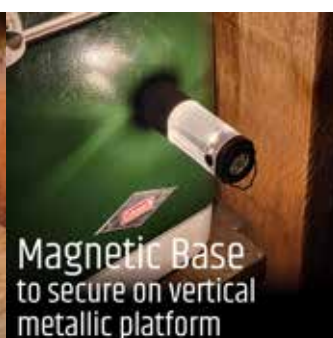

BA533 Kanon 450

USB-C Rechargeable Lantern + Flashlight (Battery Replaceable)

- + **Multi-functional Lantern + Flashlight**
- + **Powerful 450 lumen in a compact size**
- + **Replaceable Battery** Tool-Free Coin Opening Battery
- + **Built-in metal ring + magnetic base + tripod compatible screw nut inserts**
  User can use the lantern to provide light in different occasions
- + **Provide 4 different lighting effects for various usages:**
  Ambient lighting, Task Lighting, Accent Lighting, Decorative Lighting
- + **Power Bank Feature** providing extra power for your mobile device in outdoor
- + **Perfect to use while charging**
- + **Built-in collapsible legs** to increase stability in uneven surface / landscape
- + **Battery: 21700 (4000 mAh) x 1**
- + **USB-C Charging** (USB-C cable included)
- + **One Touch Quick Remaining Battery Capacity Check**
- + **Charging Status Indicator**
- + **Ultra Long Burn Time** 210 hours ECO mode
- + **Water Resist IPX5** can be used in the rain & inclement weather
- + **Camping, hiking, fishing, and any outdoor activities**

450
MAX LUMEN

210 hr
ECO MODE

4000
mAh